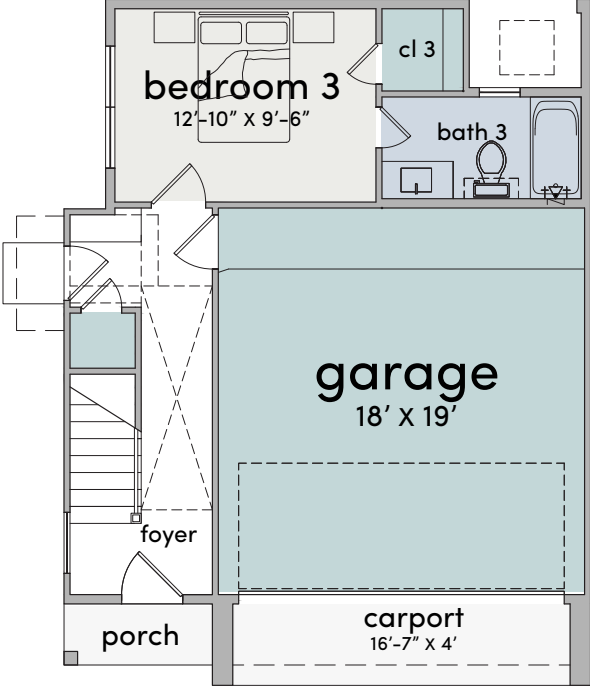

Floorplans

FIRST FLOOR

SECOND FLOOR

THIRD FLOOR

Siteplan & Availability

Address	Sqft	Beds	Baths	Pricing
4506 Robertson St.	1,714	3	3.5	\$389,900
4508 Robertson St.	1,714	3	3.5	-

CitiQuest
PROPERTIES

www.citiquestproperties.com