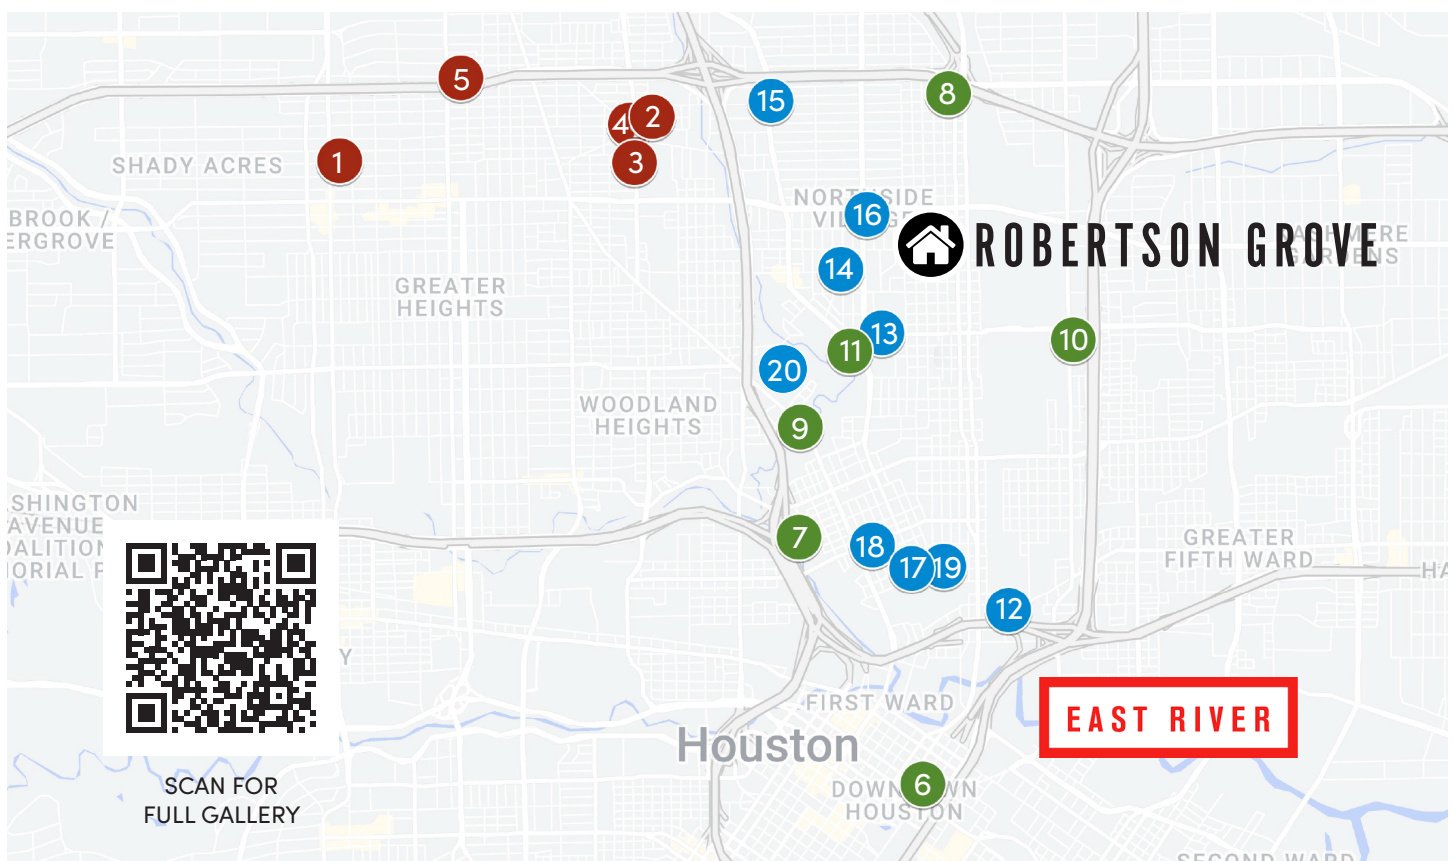

About Robertson Grove

Welcome to Robertson Grove – a boutique collection of five beautifully crafted homes designed for comfort, convenience, and modern living. This unique community features three spacious 3-story residences and two charming 2-story homes with private backyards, offering the perfect blend of style and functionality.

Each home boasts 9–10 ft ceilings throughout, creating bright, open spaces with a true sense of luxury. For peace of mind, every home is equipped with a pre-installed security system.

- Private driveways – no shared parking hassles
- No HOA – enjoy the freedom of ownership without extra fees
- Prime location – just minutes from Downtown Houston and its many restaurants, entertainment venues, and cultural attractions

Whether you're drawn to the modern convenience of a 3-story layout or the outdoor living potential of a 2-story home with backyard space, Robertson Grove offers a home to fit your lifestyle

RETAIL & SHOPPING

1. H-E-B Heights
2. The Houston Farmers Market
3. Houston Dairymaids
4. El Bolillo Bakery
5. Whole Foods 365

RECREATION / PARKS

6. Minute Maid Park
7. Hogg Park & Bike Trail
8. Hero Performance
9. White Oak Music Hall
10. Reign Athletics Gym
11. Moody Park

FOOD AND DRINK

12. Saint Arnold's Brewery
13. Rocco's
14. Teothihuacan
15. Monkey's Tail
16. Trash Panda Drinking Club
17. Bad Astronaut Brewing Co
18. Rabbits Got the Gun
19. Local Group Brewery
20. White Oak Social