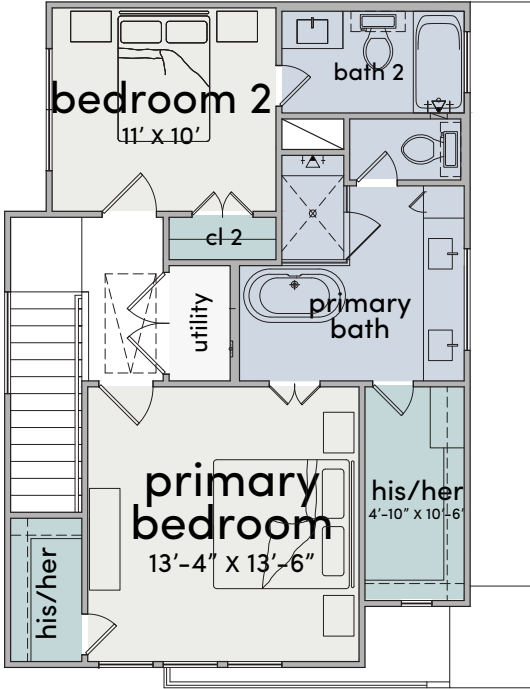

Floorplans

FIRST FLOOR

SECOND FLOOR

THIRD FLOOR

Siteplan & Availability

Address	Sqft	Beds	Baths	Pricing
4506 Robertson St.	1,714	3	3.5	\$389,900
4508 Robertson St.	1,714	3	3.5	-

CitiQuest
PROPERTIES

www.citiquestproperties.com