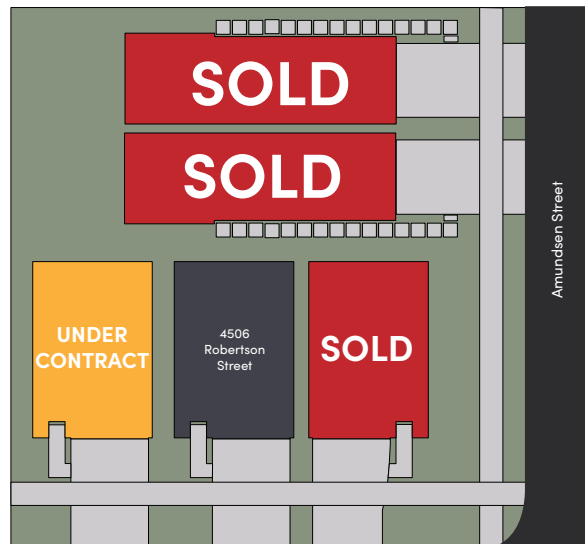

ROBERTSON GROVE

STARTING IN THE HIGH \$300s
3 BEDROOMS | 3.5 BATHROOMS | 1,714 SQFT

MARKETED BY

CitiQuest
PROPERTIES

BUILT BY

MR M. Romero Builders LLC

About Robertson Grove

Welcome to Robertson Grove – a boutique collection of five beautifully crafted homes designed for comfort, convenience, and modern living. This unique community features three spacious 3-story residences and two charming 2-story homes with private backyards, offering the perfect blend of style and functionality.

Floorplans

FIRST FLOOR

SECOND FLOOR

THIRD FLOOR

Siteplan & Availability

Address	Sqft	Beds	Baths	Pricing
4506 Robertson St.	1,714	3	3.5	\$389,900
4508 Robertson St.	1,714	3	3.5	-

CitiQuest
PROPERTIES

www.citiquestproperties.com