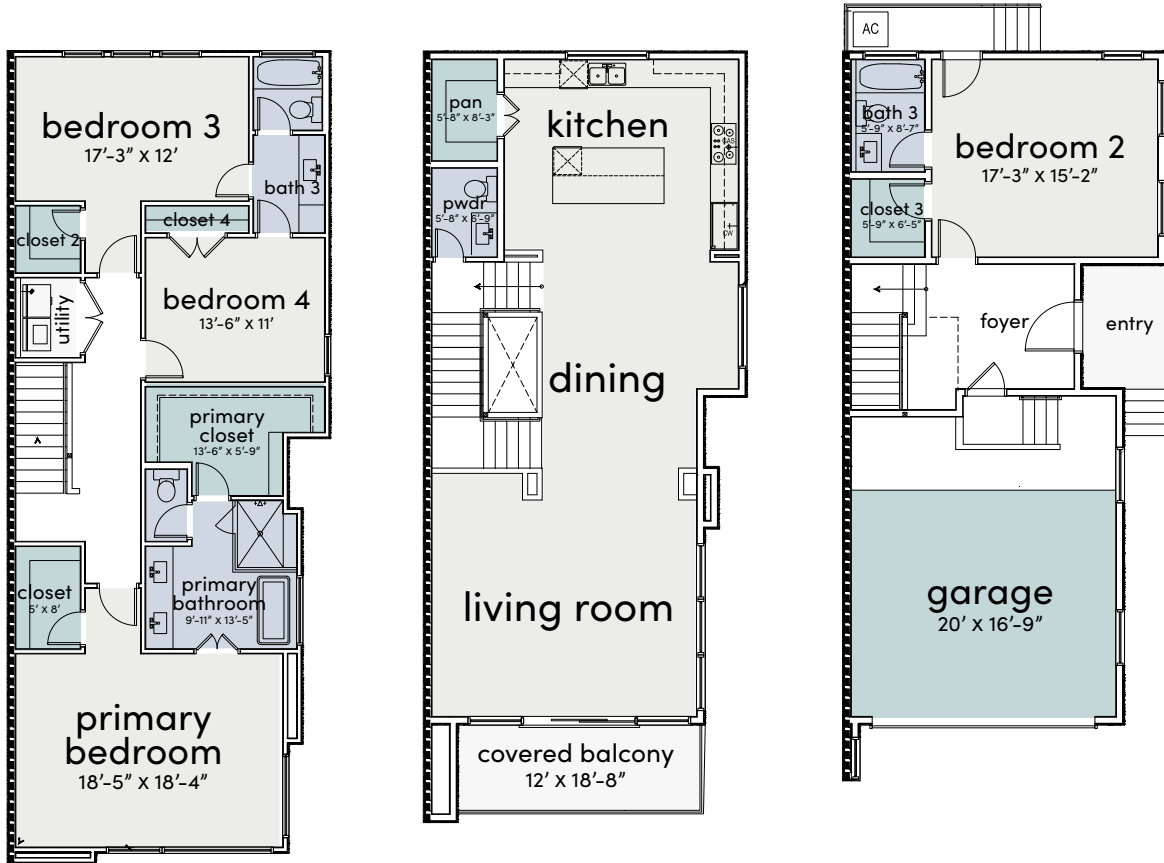

Floor Plans

4 Bed | 3.5 Bath | 2,708 sqft