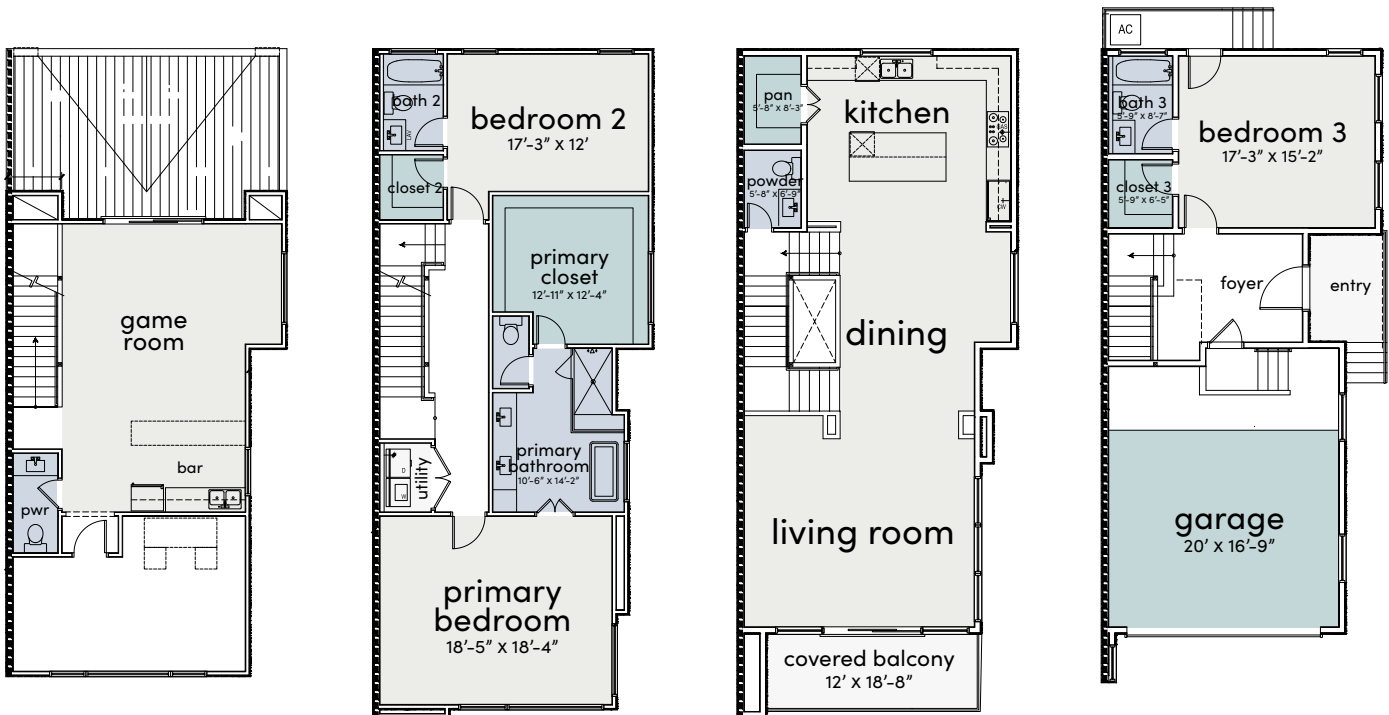

Step inside and experience modern Houston living with soaring ceilings, designer finishes, and an open concept layout built for both everyday comfort and effortless entertaining.

From the striking entryway to the light filled living spaces, every detail was thoughtfully designed to deliver a sleek, elevated feel in one of the city's most connected locations.

Whether you need a private home office, creative studio, or flex space, this thoughtfully designed bonus room offers the versatility today's lifestyle demands. Step outside to a spacious covered balcony with sleek modern lines and the perfect setting to unwind or entertain.

Floor Plans

4 Bed | 3.5 Bath | 2,708 sqft

3 Bed | 3 Baths | 2 1/2 baths | 3,158 sqft

Siteplan & Availability

CitiQuest
PROPERTIES

www.citiquestproperties.com

Brian Shemirani
281.617.6664
brian@cqhouston.com