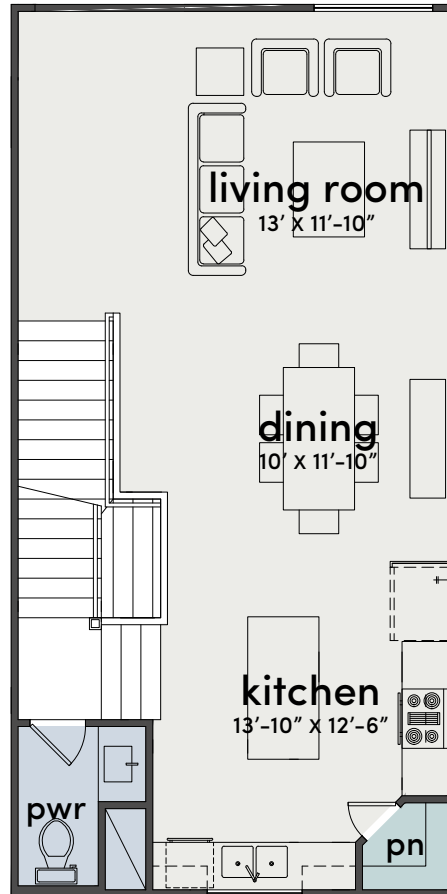

About Cage Modern

DESCRIPTION

This stunning 3-story home boasts 3 bedrooms and 3 and a half bathrooms, offering plenty of space and comfort. Located in a desirable EADO neighborhood, this property is a rare find with its own private driveway. The living room, dining area, and kitchen seamlessly flow together, creating a perfect space for entertaining guests or enjoying quality time with loved ones. The high-end finishes and fixtures throughout the home add a touch of luxury and elegance. The primary suite is a true oasis, with a walk-in closet and a beautifully designed bathroom complete with a luxurious soaking tub and a separate shower. The private driveway provides convenient parking for multiple vehicles. Don't miss the opportunity to make this stunning 3-story home your own. With its open concept design, high-end finishes, and prime location, it's truly a dream property.

FEATURES

- Large backyard
- Private driveways
- No HOA
- Close proximity to Downtow
- Updated finishes and fixtures

Floorplans

PLAN B
3 BEDS | 3.5 BATHS | 1,737 SQFT

FIRST FLOOR

SECOND FLOOR

THIRD FLOOR

Siteplan & Availability