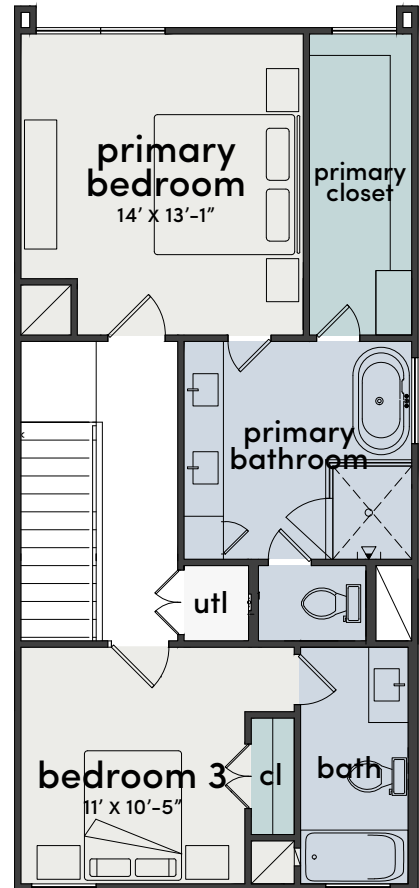

About Cage Modern

DESCRIPTION

This stunning 3-story home boasts 3 bedrooms and 3 and a half bathrooms, offering plenty of space and comfort. Located in a desirable EADO neighborhood, this property is a rare find with its own private driveway. The living room, dining area, and kitchen seamlessly flow together, creating a perfect space for entertaining guests or enjoying quality time with loved ones. The high-end finishes and fixtures throughout the home add a touch of luxury and elegance. The primary suite is a true oasis, with a walk-in closet and a beautifully designed bathroom complete with a luxurious soaking tub and a separate shower. The private driveway provides convenient parking for multiple vehicles. Don't miss the opportunity to make this stunning 3-story home your own. With its open concept design, high-end finishes, and prime location, it's truly a dream property.

FEATURES

- Large backyard
- Private driveways
- No HOA
- Close proximity to Downtow
- Updated finishes and fixtures

Floorplans

PLAN B
3 BEDS | 3.5 BATHS | 1,737 SQFT

FIRST FLOOR

SECOND FLOOR

THIRD FLOOR

Siteplan & Availability