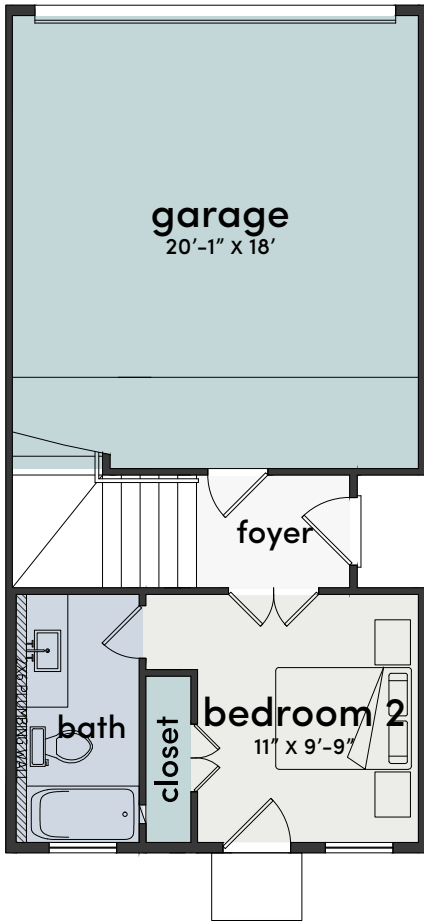

About Cage Modern

DESCRIPTION

This stunning 3-story home boasts 3 bedrooms and 3 and a half bathrooms, offering plenty of space and comfort. Located in a desirable EADO neighborhood, this property is a rare find with its own private driveway. The living room, dining area, and kitchen seamlessly flow together, creating a perfect space for entertaining guests or enjoying quality time with loved ones. The high-end finishes and fixtures throughout the home add a touch of luxury and elegance. The primary suite is a true oasis, with a walk-in closet and a beautifully designed bathroom complete with a luxurious soaking tub and a separate shower. The private driveway provides convenient parking for multiple vehicles. Don't miss the opportunity to make this stunning 3-story home your own. With its open concept design, high-end finishes, and prime location, it's truly a dream property.

FEATURES

- Large backyard
- Private driveways
- No HOA
- Close proximity to Downtow
- Updated finishes and fixtures

Floorplans

PLAN B
3 BEDS | 3.5 BATHS | 1,737 SQFT

FIRST FLOOR

SECOND FLOOR

THIRD FLOOR

Siteplan & Availability